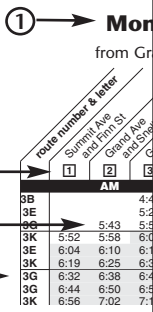

Reading a schedule a step-by-step guide

1. Find the schedule for the **day of the week** and the **direction** you plan to travel.
2. Find the **timepoints** nearest your origin and destination. Timepoints are shown on the route map. Bus stops may be between timepoints.
3. Read downward in a column to see **times** when a trip will be at a given timepoint. Read the times across to the right to see when the trip reaches other timepoints. If no time is shown, that trip does not serve the area of that timepoint.
4. The route number in the left column will appear in the sign above the windshield.

Route 756 Operated by Metro Transit

Monday-Friday Southbound

to downtown Minneapolis from New Hope, Crystal and Golden Valley

route number	1	9	10	11	12	13	18	19	20	17
	Boone Ave N and Science Center Dr	Boone Ave N and 36th Ave N	Hillsboro Ave N and Medicine Lake Rd	Plymouth Ave N and Boone Ave N	General Mills Blvd Park & Ride	Louisiana Ave Transit Center	12th St and Hennepin Ave	Nicollet Mall and 7th St	Nicollet Mall and 3rd St	Gateway Ramp
	AM									
756	6:38	6:45	6:50	6:55	7:00	7:03	7:11	7:18	7:22	7:25
756	7:08	7:15	7:20	7:25	7:30	7:33	7:42	7:49	7:53	7:56
756	7:38	7:45	7:50	7:55	8:00	8:03	8:11	8:18	8:22	8:25

Shaded times denote rush-hour service. See fare panel for rush-hour fares.

Monday-Friday Northbound

from downtown Minneapolis to Golden Valley, Crystal, New Hope

route number	17	20	16	21	13	12	11	10	9	1
	Gateway Ramp	Nicollet Mall and 3rd St	Nicollet Mall and 8th St	11th St and Harmon Pl	Louisiana Ave Transit Center	General Mills Blvd Park & Ride	Boone Ave N and Plymouth Ave N	Hillsboro Ave N and Medicine Lake Rd	Boone Ave N and 36th St N	Boone Ave N and Science Center Dr
	PM									
756	3:55	4:00	4:07	4:12	4:23	4:26	4:31	4:36	4:40	4:47
756	4:23	4:28	4:35	4:40	4:51	4:54	4:59	5:04	5:08	5:15
756	4:55	5:00	5:07	5:12	5:23	5:26	5:31	5:36	5:40	5:47

Shaded times denote rush-hour service. See fare panel for rush-hour fares.

Service operates Monday through Friday except on the following holidays: New Year's Day, Memorial Day, Independence Day, Labor Day, Thanksgiving and Christmas.

Metro Transit may operate reduced service on days before or after Independence Day, Thanksgiving, Christmas or New Year's Day. Look for details in *Connect* on buses and trains prior to these holidays.

Park & Ride Lot Locations

Park free at these lots while you commute. No overnight parking.

Golden Valley
General Mills Boulevard - south side of I-394 (Wayzata Blvd.)

St. Louis Park
Louisiana Avenue Transit Center - Parking located along south frontage road of I-394 (Wayzata Blvd.)