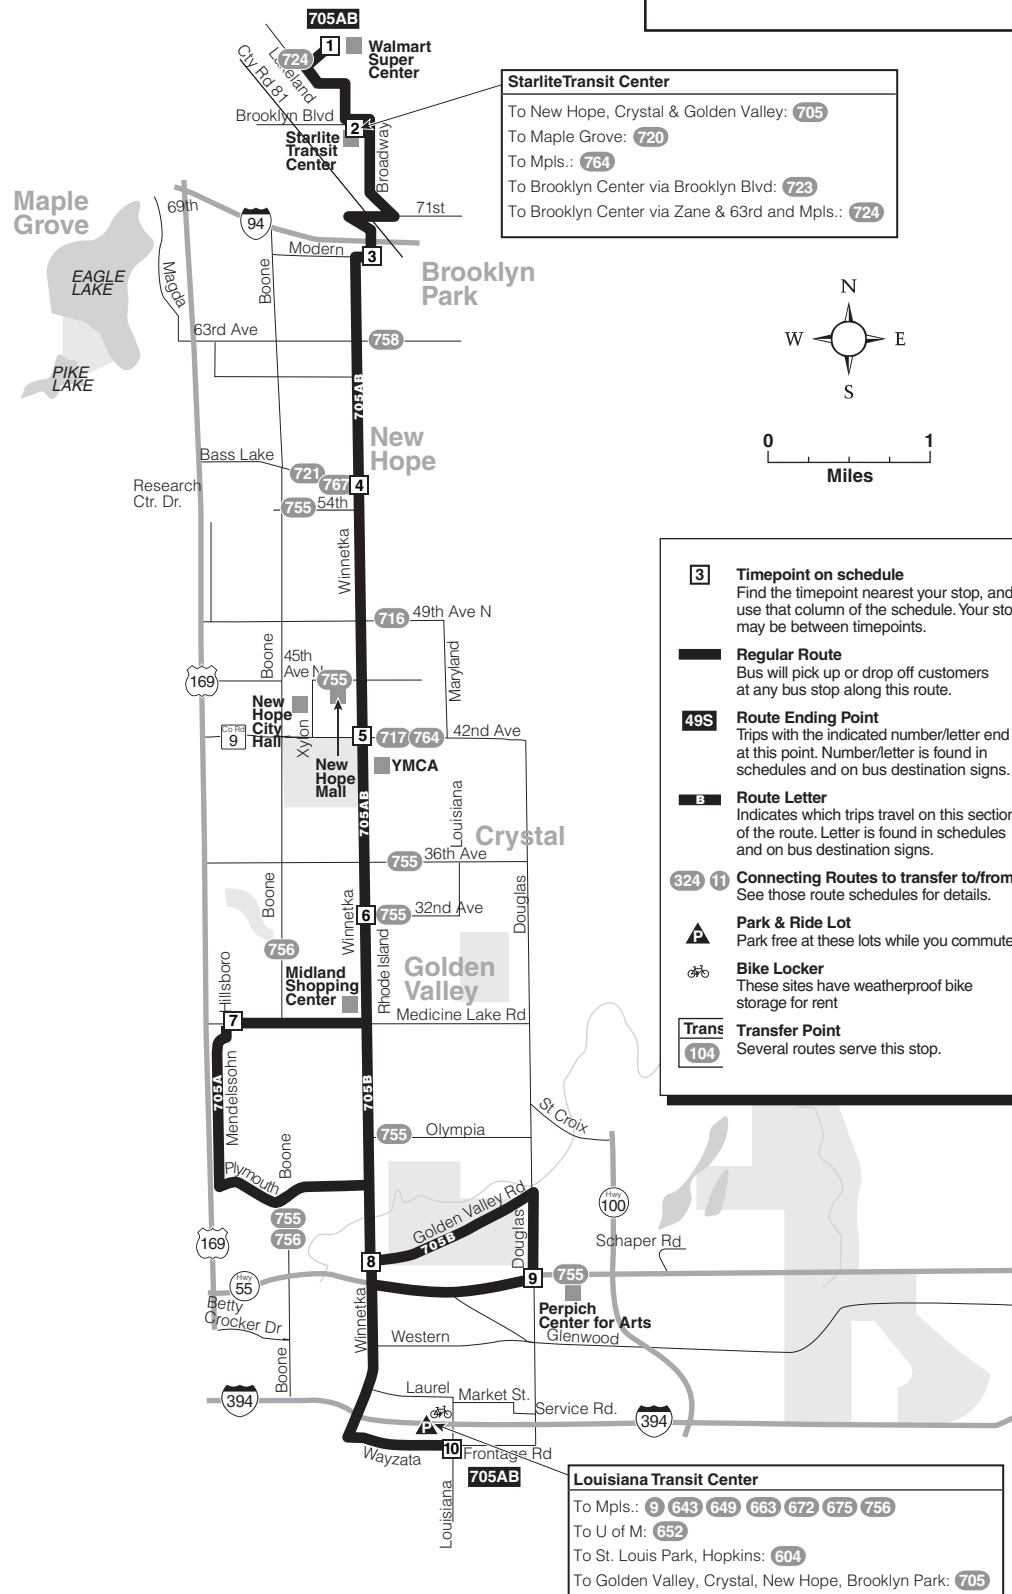

Monday-Friday Northbound

to Brooklyn Park from St. Louis Park, Golden Valley, Crystal and New Hope

route number & letter	10	9	8	7	6	5	4	3	2	1
	AM									
705A	6:34	—	6:40	6:47	6:55	7:01	7:06	7:13	7:18	—
705B	7:34	7:40	7:45	—	7:51	7:55	8:01	8:06	8:13	8:18
705A	8:34	—	8:40	8:47	8:51	8:55	9:01	9:06	9:13	9:18
705B	9:34	9:40	9:45	—	9:51	9:55	10:01	10:06	10:13	10:18
705A	10:36	—	10:42	10:49	10:53	10:57	11:03	11:08	11:15	11:20
705B	11:36	11:42	11:47	—	11:53	11:57	12:03	12:08	12:15	12:20
	PM									
705A	12:36	—	12:42	12:49	12:53	1:03	1:08	1:15	1:20	—
705B	1:35	1:41	1:46	—	1:52	1:56	2:02	2:07	2:14	2:19
705A	2:34	—	2:40	2:47	2:51	2:55	3:01	3:06	3:13	3:18
705B	3:35	3:41	3:46	—	3:52	3:56	4:02	4:07	4:14	4:19
705A	4:34	—	4:40	4:47	4:51	4:55	5:01	5:06	5:13	5:18
705B	5:34	5:40	5:45	—	5:51	5:55	6:01	6:06	6:13	6:18
705A	6:33	—	6:39	6:46	6:50	6:54	7:00	7:05	7:12	7:17
705B	7:35	7:41	7:46	—	7:52	7:56	8:02	8:07	8:14	8:19
705A	8:33	—	8:39	8:46	8:50	8:54	9:00	9:05	9:12	9:17

Shaded times denote rush-hour service. See fare panel on other side for rush-hour fares.

Route 705

Approximate Bus Frequency

Minutes between buses on this route:

Rush Hours	Midday	Evening	Owl	Saturday	Sunday/Hol.
6-9 am and 3:00-6:30 pm			1 am-5 am		
60	60	60	—	—	—

Note: These times are averages and may apply only to the main portion of the route. Refer to the schedule for details.

Trip Planner

To:
From: Go

metrotransit.org

612-373-3333

www.metrotransit.org

Metropolitan Council

Regional Route

612-373-3333

3 Timepoint on schedule
Find the timepoint nearest your stop, and use that column of the schedule. Your stop may be between timepoints.

Regular Route
Bus will pick up or drop off customers at any bus stop along this route.

49S Route Ending Point
Trips with the indicated number/letter end at this point. Number/letter is found in schedules and on bus destination signs.

8 Route Letter
Indicates which trips travel on this section of the route. Letter is found in schedules and on bus destination signs.

324 11 Connecting Routes to transfer to/from
See those route schedules for details.

Park & Ride Lot
Park free at these lots while you commute.

Bike Locker
These sites have weatherproof bike storage for rent.

Trans Transfer Point
Several routes serve this stop.