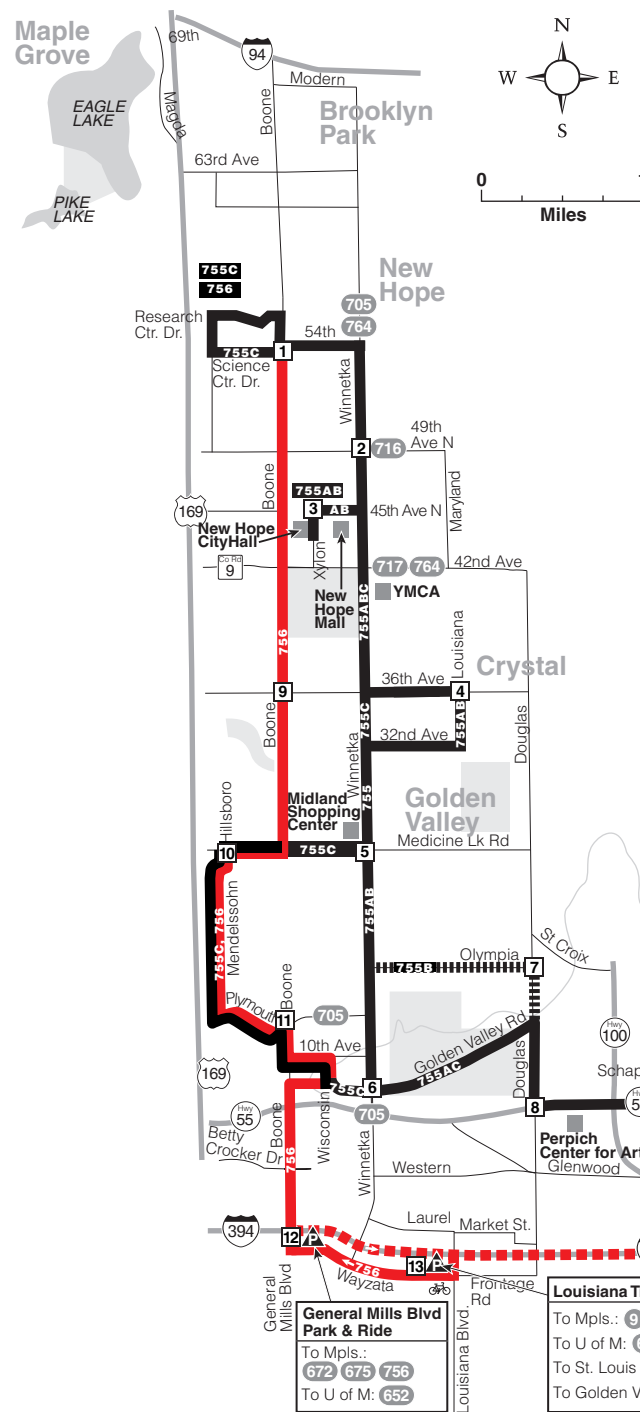

route number & letter	17	19	15	14	8	6	7	10	5	4	3	2	1
	Gateway Ramp	7th St and Nicollet Mall	Olson Hwy and 7th St	Olson Hwy and Penn Ave	Hwy 55 and Douglas Dr	Golden Valley Rd and Winnetka Ave N	Olympia St and Douglas Dr	Hillsboro Ave N and Medicine Lake Rd	Winnetka Ave N and Medicine Lake Rd	Louisiana Ave and 36th Ave N	45th Ave N and Xylon Ave N	Winnetka Ave N and 49th Ave N	Science Center Dr and Boone Ave N
	AM												
755C	5:05	5:11	5:15	5:19	5:24	5:29	—	5:37	5:40	—	—	5:48	5:56
755C	6:05	6:11	6:15	6:19	6:25	6:30	—	6:38	6:41	—	—	6:49	6:57
755C	6:35	6:41	6:45	6:49	6:55	7:00	—	7:08	7:11	—	—	7:19	7:27
755C	7:05	7:11	7:15	7:19	7:25	7:30	—	7:38	7:41	—	—	7:49	7:57
755C	7:35	7:41	7:45	7:49	7:55	8:00	—	8:08	8:11	—	—	8:19	8:27
755C	8:05	8:11	8:15	8:19	8:25	8:30	—	8:38	8:41	—	—	8:49	8:57
	PM												
755A	3:00	3:08	3:13	3:17	3:23	3:28	—	3:33	3:39	3:45	—	—	—
755A	3:30	3:38	3:43	3:47	3:54	3:59	—	4:04	4:10	4:16	—	—	—
755B	4:05	4:13	4:18	4:22	4:29	—	4:32	4:38	4:44	4:50	—	—	—
755A	4:35	4:43	4:48	4:52	4:59	5:04	—	5:09	5:15	5:21	—	—	—
755B	5:05	5:13	5:18	5:22	5:29	—	5:32	5:38	5:44	5:50	—	—	—
755A	5:40	5:48	5:53	5:57	6:04	6:09	—	6:14	6:20	6:26	—	—	—
755A	6:10	6:18	6:23	6:27	6:34	6:39	—	6:44	6:50	6:56	—	—	—

Reading a schedule a step-by-step guide

- Find the schedule for the **day of the week** and the **direction** you plan to travel.
- Find the **timepoints** nearest your origin and destination. Timepoints are shown on the route map. Bus stops may be between timepoints.
- Read downward in a column to see **times** when a trip will be at a given timepoint. Read the times across to the right to see when the trip reaches other timepoints. If no time is shown, that trip does not serve the area of that timepoint.
- The route number in the left column will appear in the sign above the windshield.