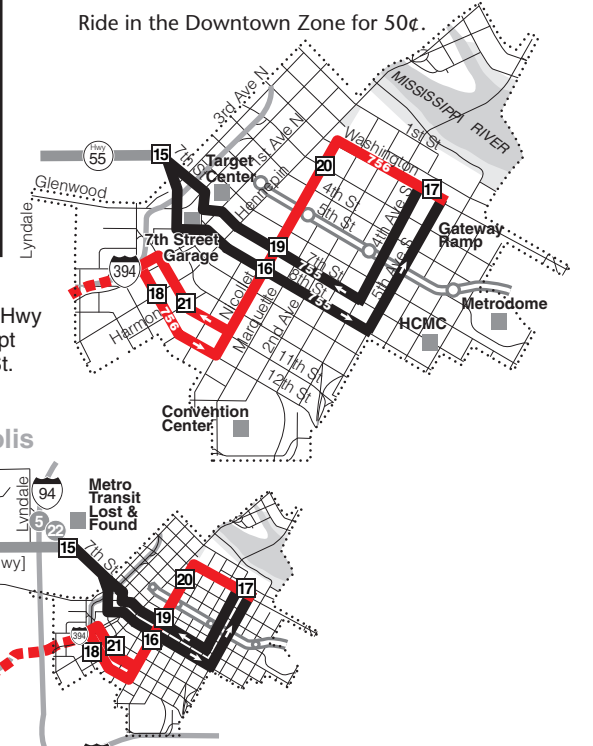

Minneapolis Downtown Zone

Ride in the Downtown Zone for 50¢.

Special Note:
No stops along Olson Hwy in N Minneapolis except at Penn Ave and 7th St.

Printed on recycled paper containing at least 10% post-consumer fiber

612-373-3333
www.metrotransit.org

General Mills Blvd Park & Ride	Louisiana Transit Center
To Mpls.: 672 675 756	To Mpls.: 9 643 649 663 672 675 756
To U of M: 652	To U of M: 652
	To St. Louis Park, Hopkins: 604
	To Golden Valley, Crystal, New Hope, Brooklyn Park: 705