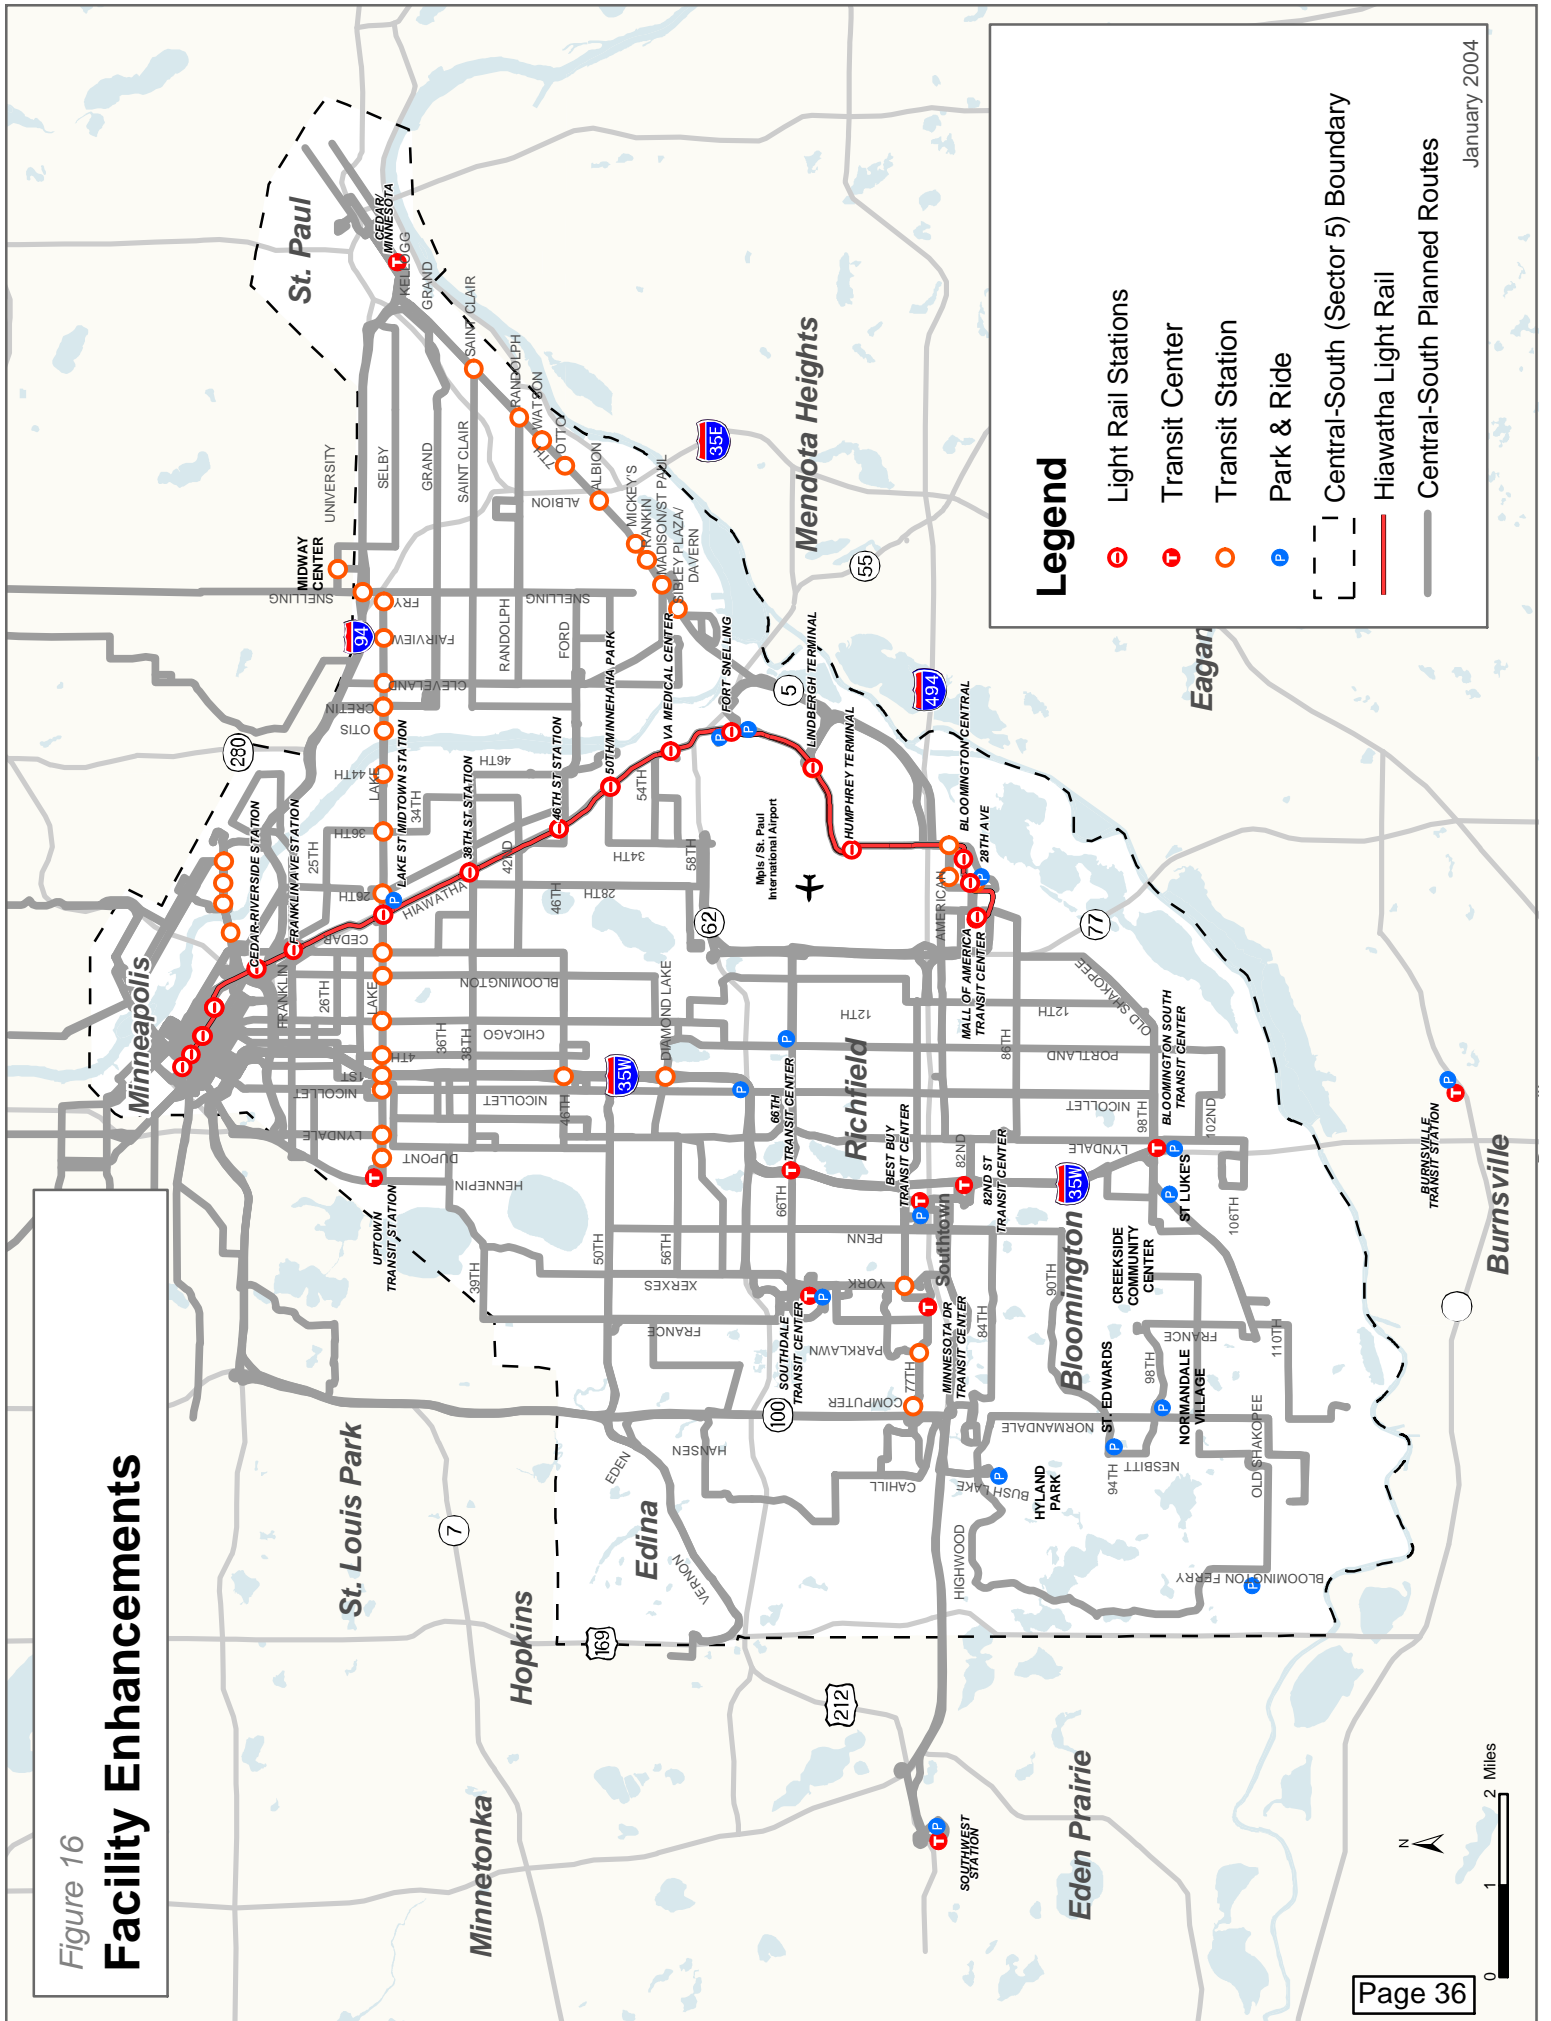

Figure 16

Facility Enhancements

Legend

- Light Rail Stations
- Transit Center
- Transit Station
- Park & Ride
- Central-South (Sector 5) Boundary
- Hiawatha Light Rail
- Central-South Planned Routes